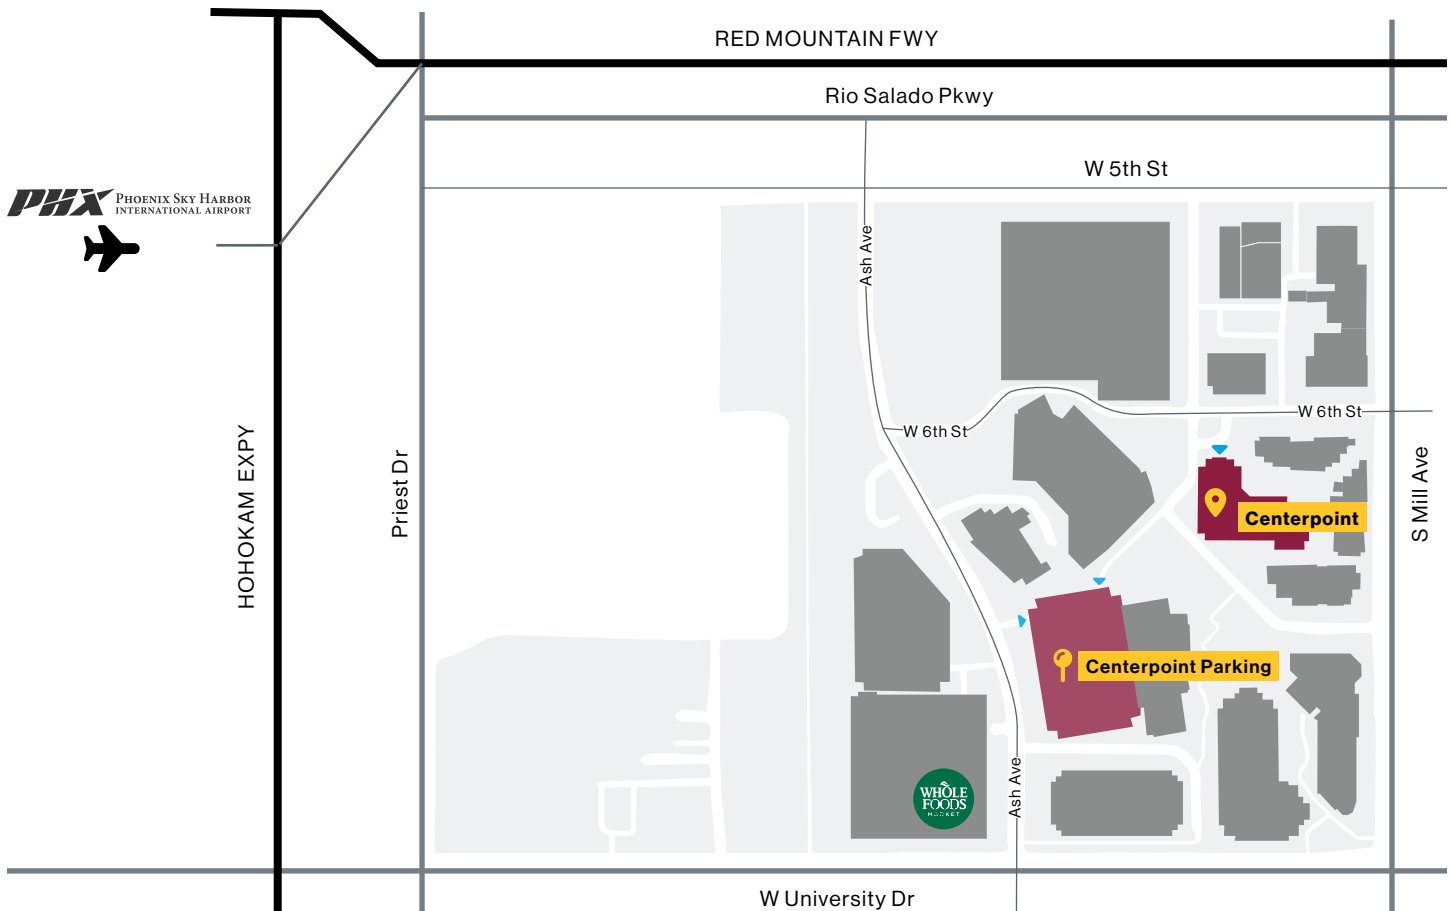

Global Outreach & Extended Education—Visitor Guide

Arizona State University (ASU) • Tempe, Arizona

Lodging Options, Amenities & Campus Directions

From Phoenix Sky Harbor Airport

Estimated distance: approximately 9 miles (14 km)

Estimated travel time: ~15–20 minutes by car depending on traffic

Step 1: Exit Phoenix Sky Harbor Airport (2 minutes)

Collect your luggage from baggage claim

Follow signs to exit the airport

Drive on East Sky Harbor Boulevard leaving the airport

Step 2: Get on AZ-143 North (1 minute)

Take the ramp to AZ-143 North / Hohokam Freeway North

Merge onto the highway heading North

Step 3: Switch to AZ-143 South (2 minutes)

Take the exit for AZ-143 SOUTH toward I-10

Drive on AZ-143 South for 0.8 miles (1.3 km)

Step 4: Exit Toward Tempe (5 minutes)

Take Exit 2 toward University Drive

Merge LEFT onto West University Drive

Drive STRAIGHT on West University Drive for 2 miles (3.2 km)

You will pass through the Tempe area with traffic lights

Step 5: Turn onto Mill Avenue (1 minute)

Landmark: You will see Filthy Animal restaurant on your left

Turn LEFT onto South Mill Avenue

Step 6: Arrive at Centerpoint (1 minute)

Turn RIGHT onto West 6th Street

Centerpoint will be on your LEFT at **660 S. Mill Ave.**

Rideshare

Typical ride to Tempe is ~10–15 minutes depending on traffic

Follow signs to “Rideshare Pickup” on the commercial curb for

To input into a map app

Start:

Phoenix Sky Harbor International Airport,
3400 Sky Hbr Blvd. Phoenix, AZ 85034

End:

Centerpoint
660 S. Mill Ave. Tempe, AZ 85281

Centerpoint Parking Garage

730 S. Mill Ave. Tempe, AZ 85281

Pay parking (credit card only)

Multi-level parking structure | Accessible parking available
Elevators and stairs to ground level

Parking Validation for Visitors

IMPORTANT: If you park in the Centerpoint Parking garage,
please bring your ticket with you for validation.