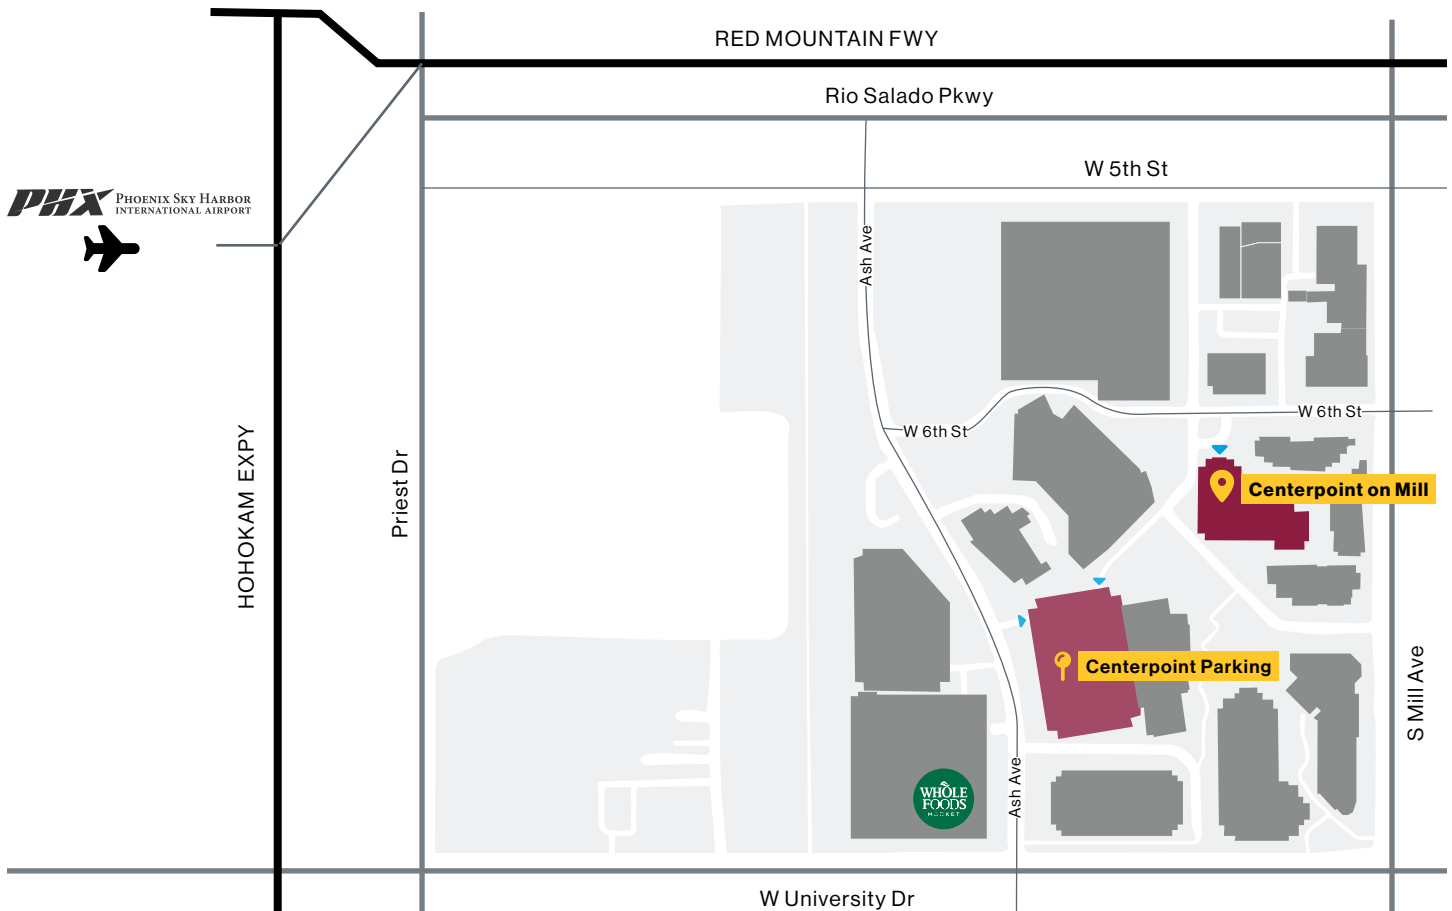

Global Outreach & Extended Education

Centerpoint on Mill, Suite 312 • 660 S. Mill Ave. • Tempe, AZ 85281

Campus directions, amenities & lodging options

From Phoenix Sky Harbor Airport

Estimated distance: approximately 9 miles (14 km)

Step 2: Get on AZ-143 North (1 minute)

Take the ramp to AZ-143 North / Hohokam Freeway North

Merge onto the highway heading North

Step 3: Switch to AZ-143 South (2 minutes)

Take the exit for AZ-143 SOUTH toward I-10

You will pass through the Tempe area with traffic lights

Step 5: Turn onto Mill Avenue (1 minute)

Landmark: You will see Filthy Animal restaurant on your left

Turn LEFT onto South Mill Avenue

Step 6: Arrive at Centerpoint (1 minute)

Turn RIGHT onto West 6th Street

Centerpoint will be on your LEFT at **660 S. Mill Ave.**

Rideshare

Typical ride to Tempe is ~10–15 minutes depending on traffic

Follow signs to “Rideshare Pickup” on the commercial curb for